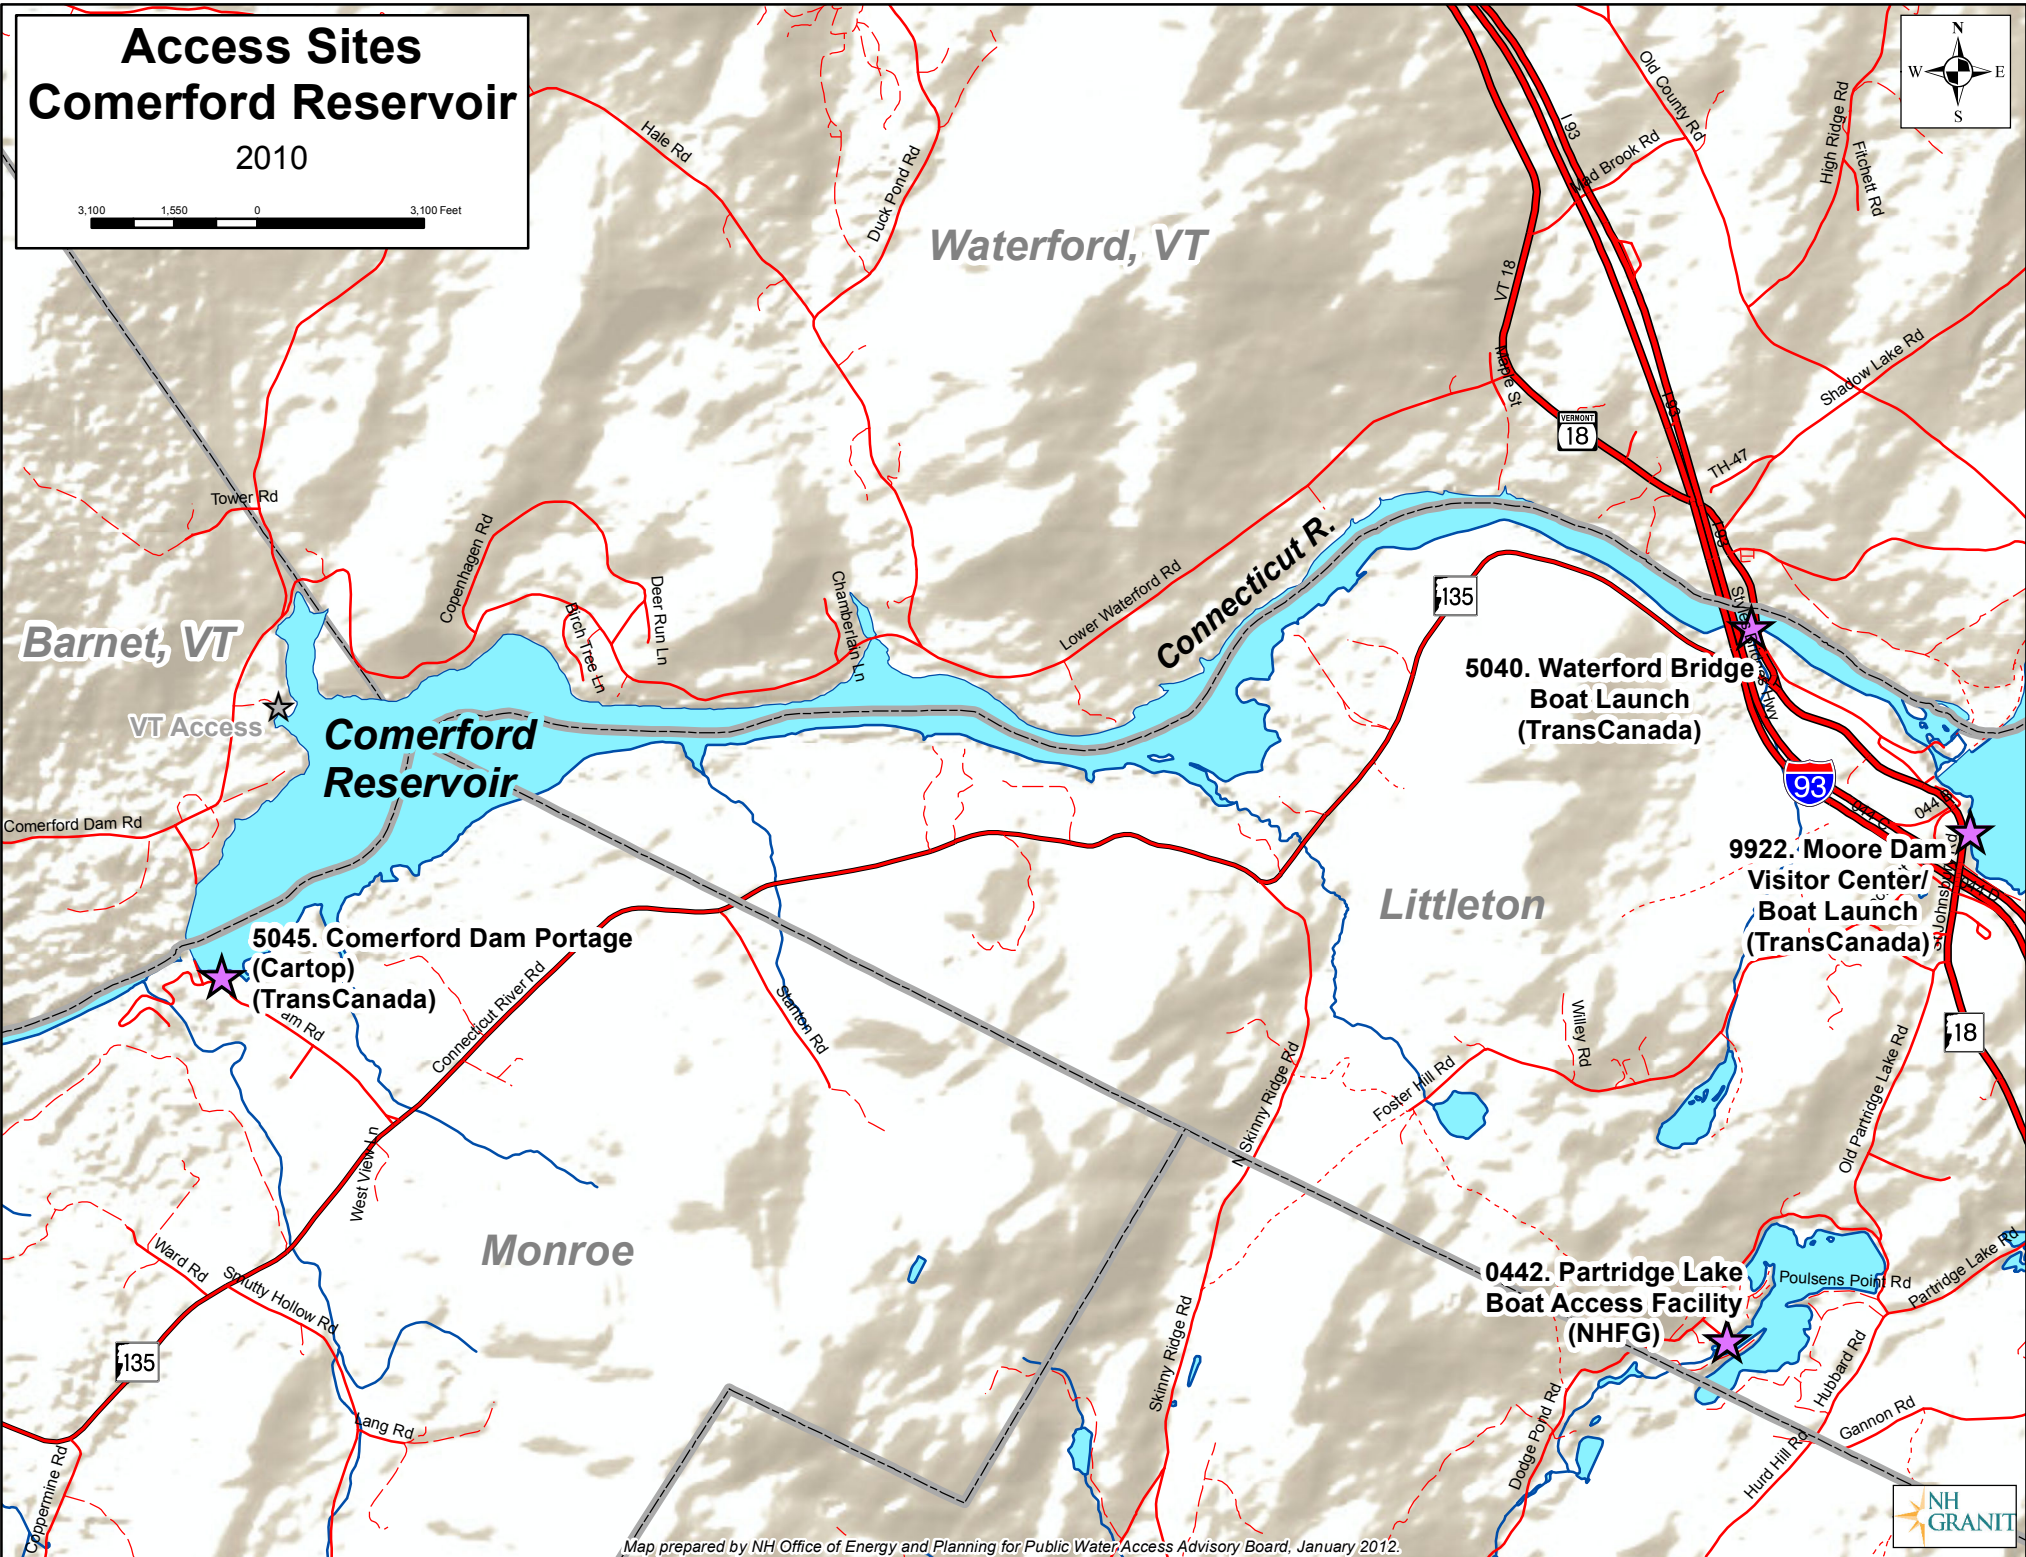

Access Sites Comerford Reservoir

2010

Map prepared by NH Office of Energy and Planning for Public Water Access Advisory Board, January 2012.