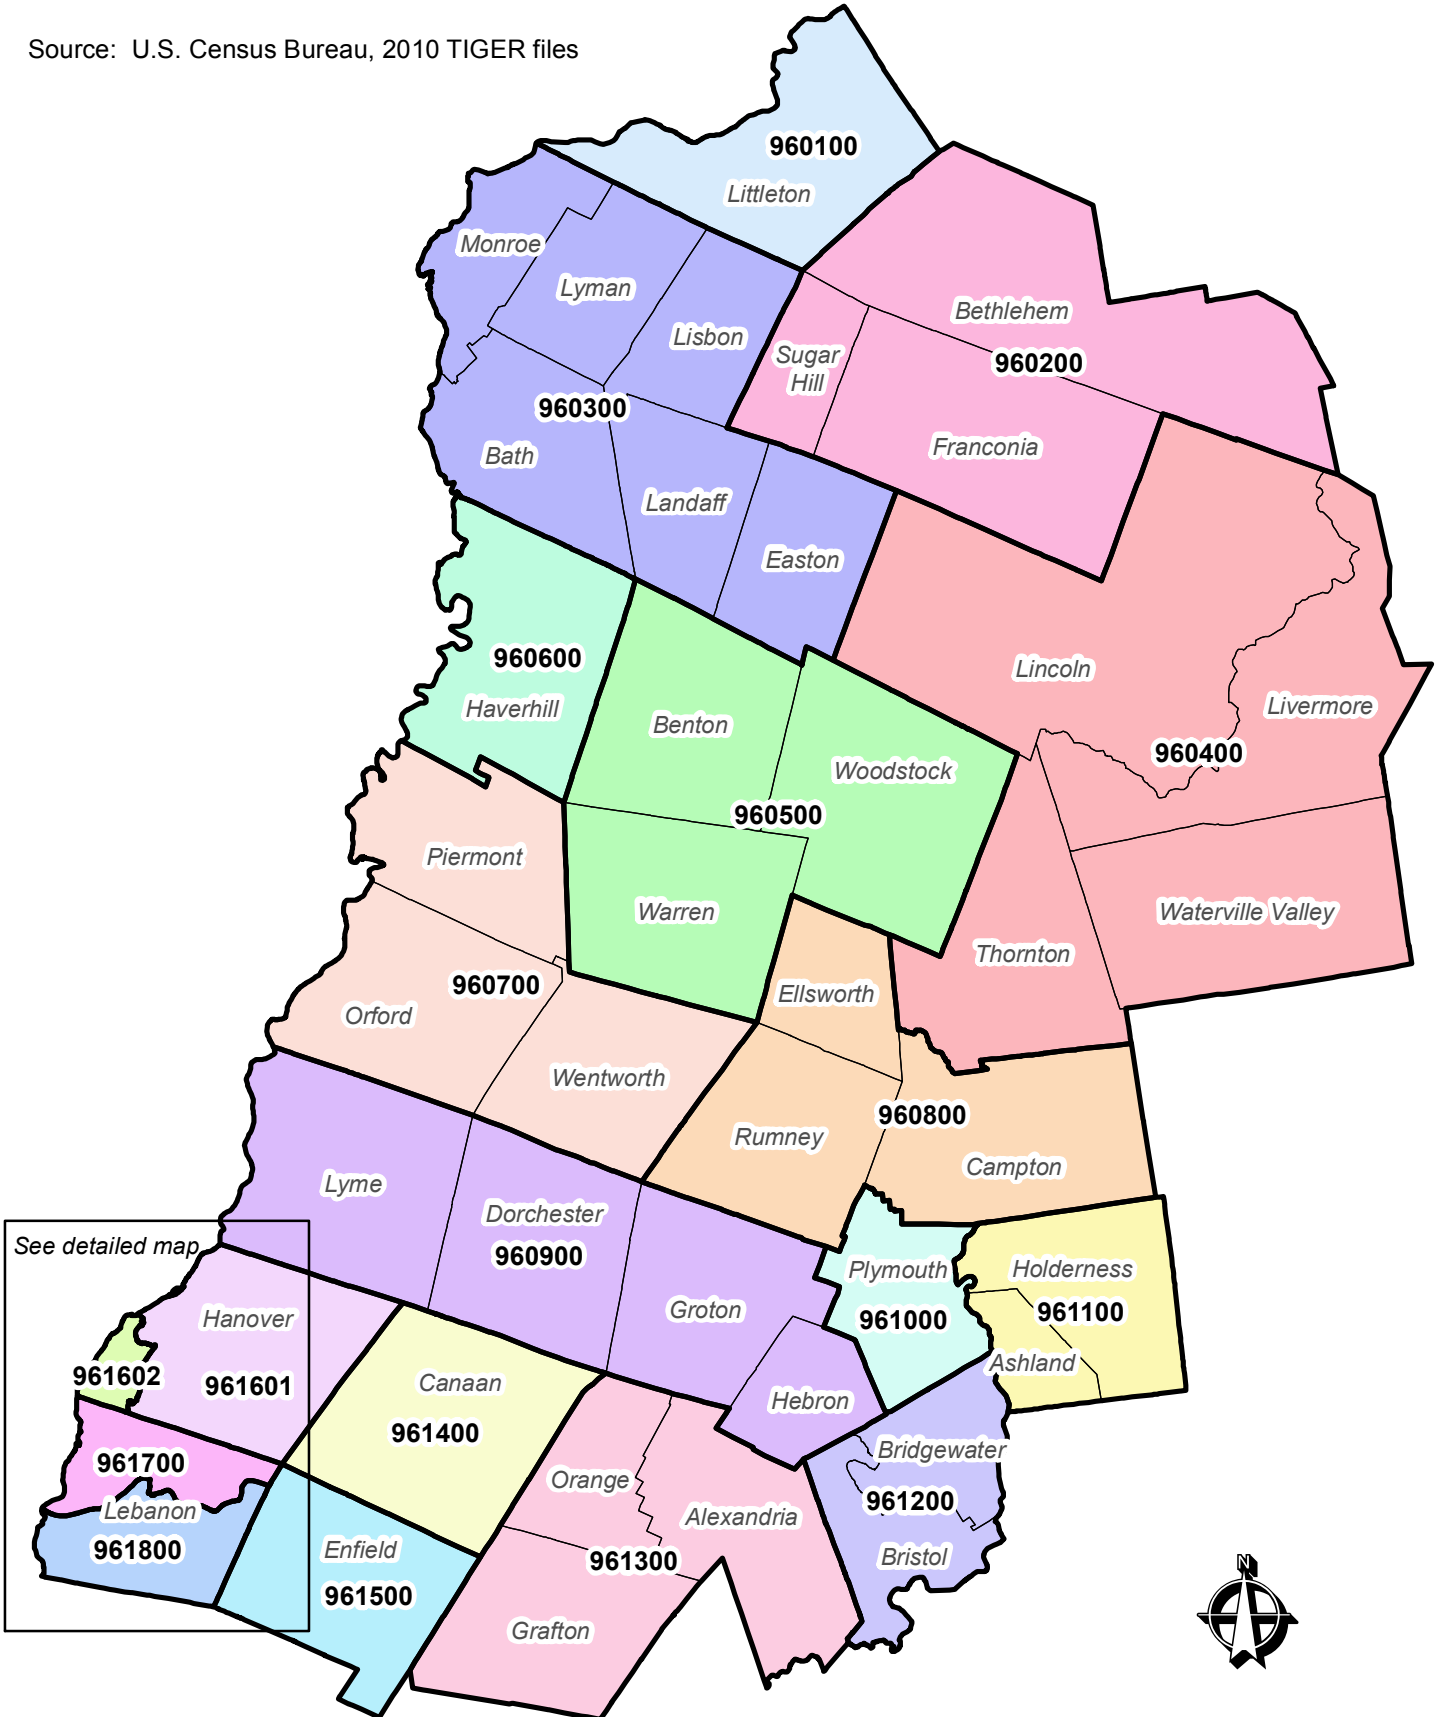

2010 Census Tract Boundaries Grafton County, New Hampshire

Source: U.S. Census Bureau, 2010 TIGER files

See detailed map