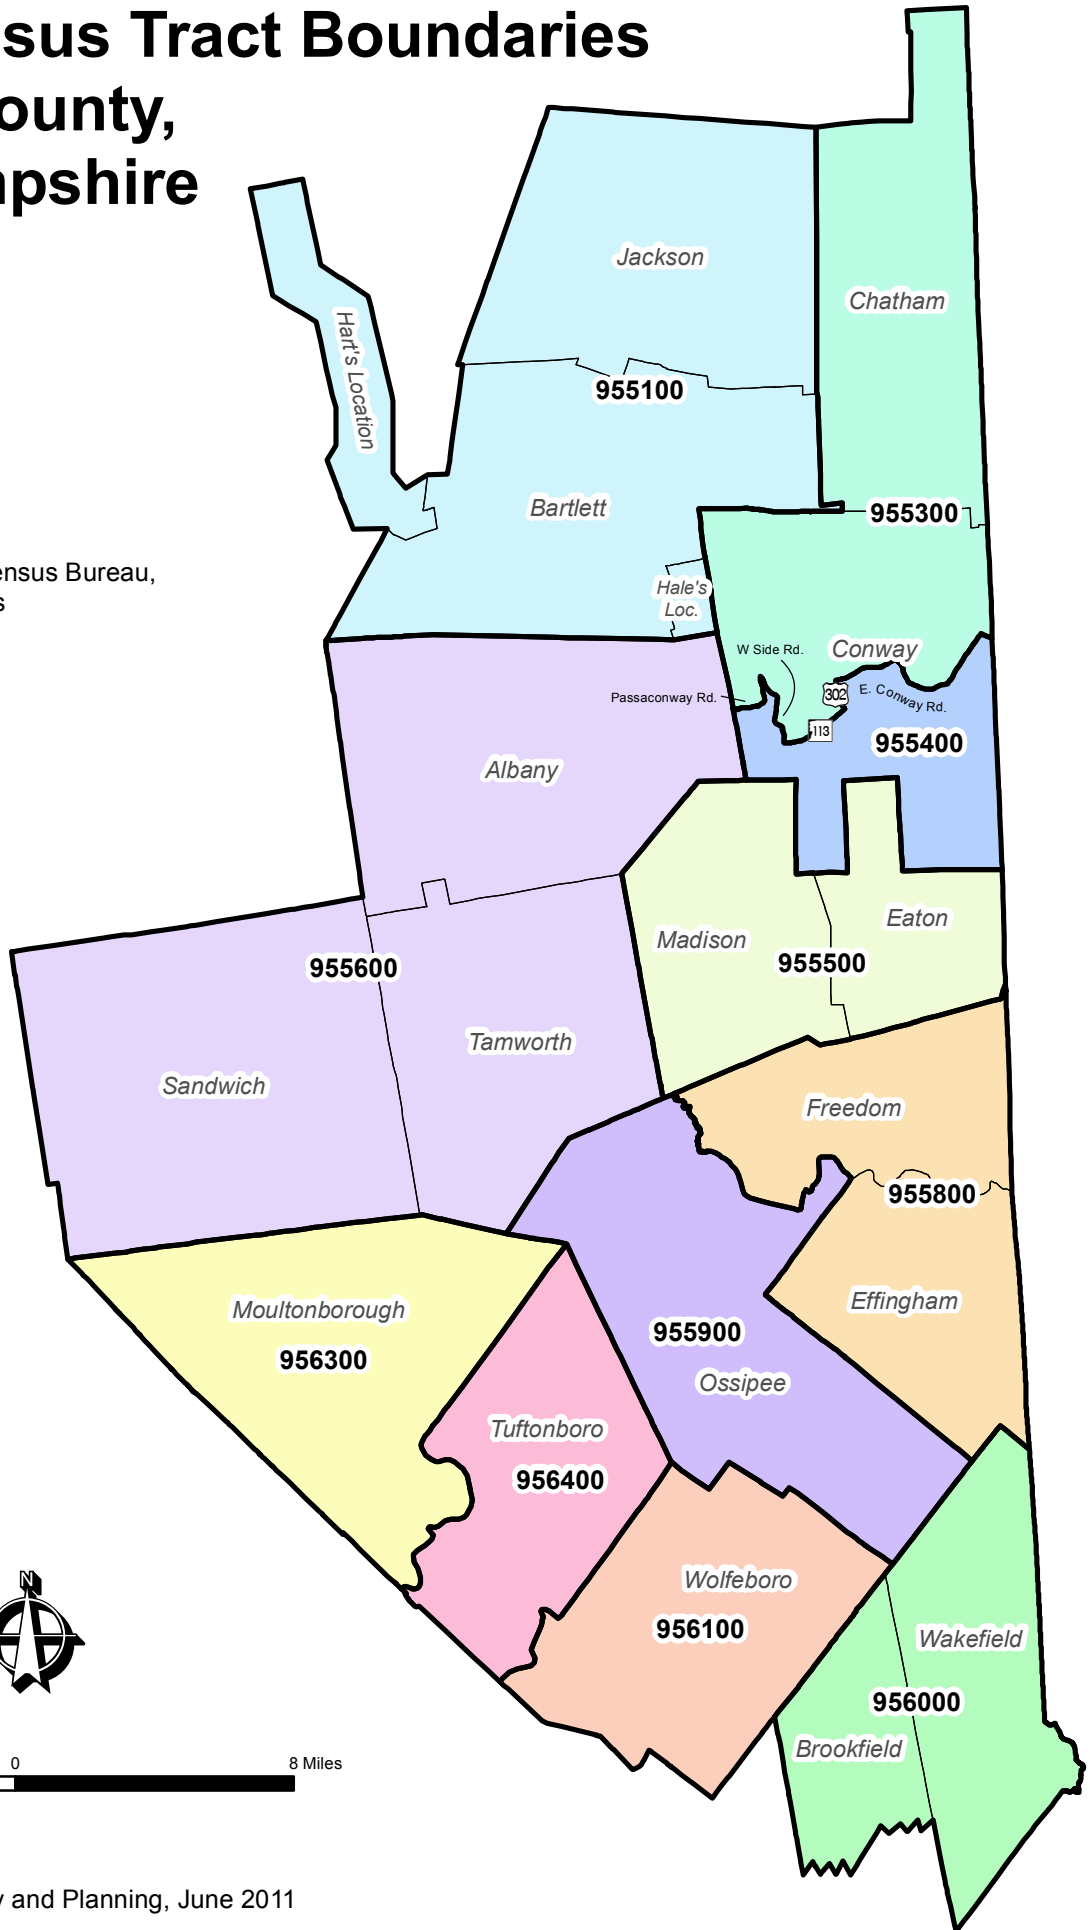

2010 Census Tract Boundaries Carroll County, New Hampshire

Source: U.S. Census Bureau,
2010 TIGER files

8 4 0 8 Miles